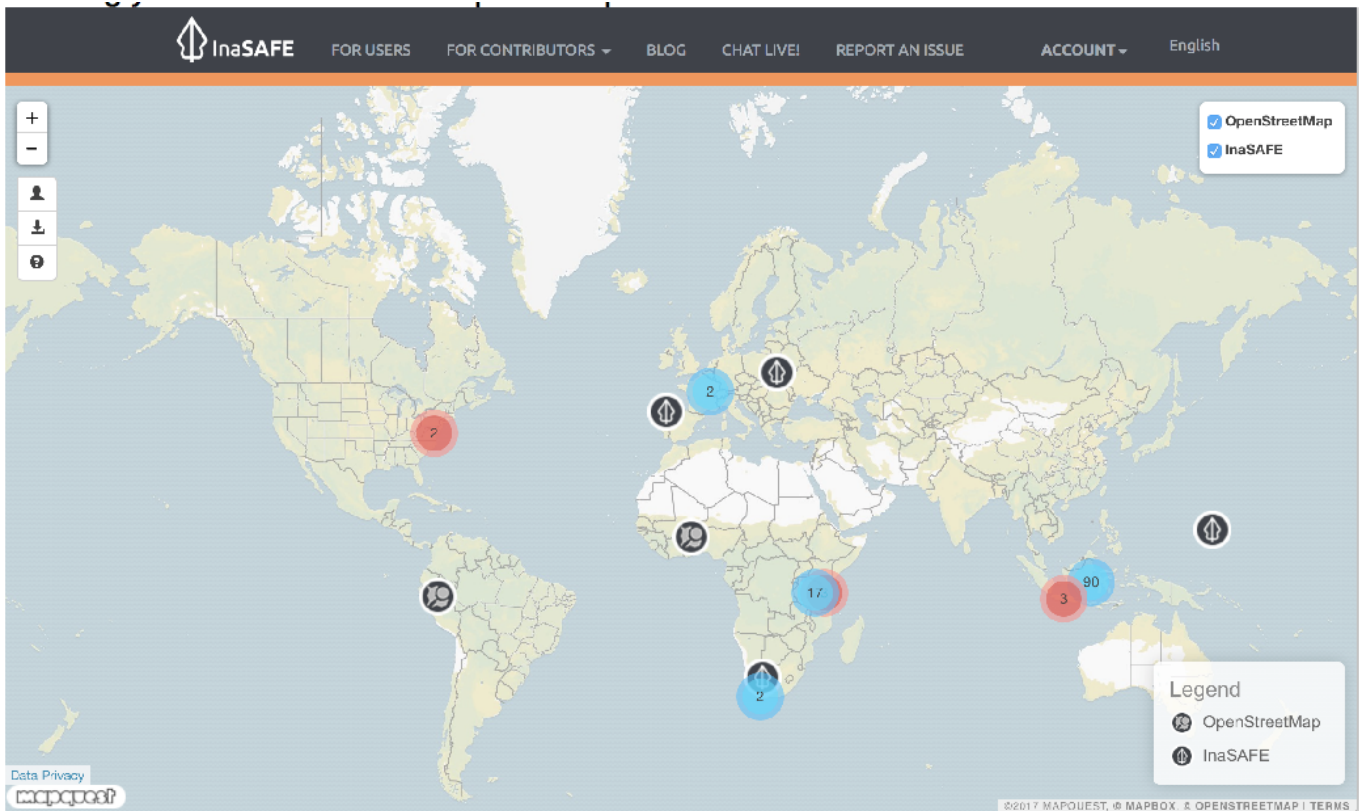

## Section : Participating in the InaSAFE community

### Module : User map

#### Add yourself to the user map!

*“Adding yourself to the user map will help us understand where and who our users are.”*

#### More about

The InaSAFE user map [users.inasafe.org](https://users.inasafe.org) is a community map that we are using to visualise and share where our users are. We would be very appreciative if you could add yourself to the map. To add yourself, simply navigate to the user map page and then use the add yourself icon: